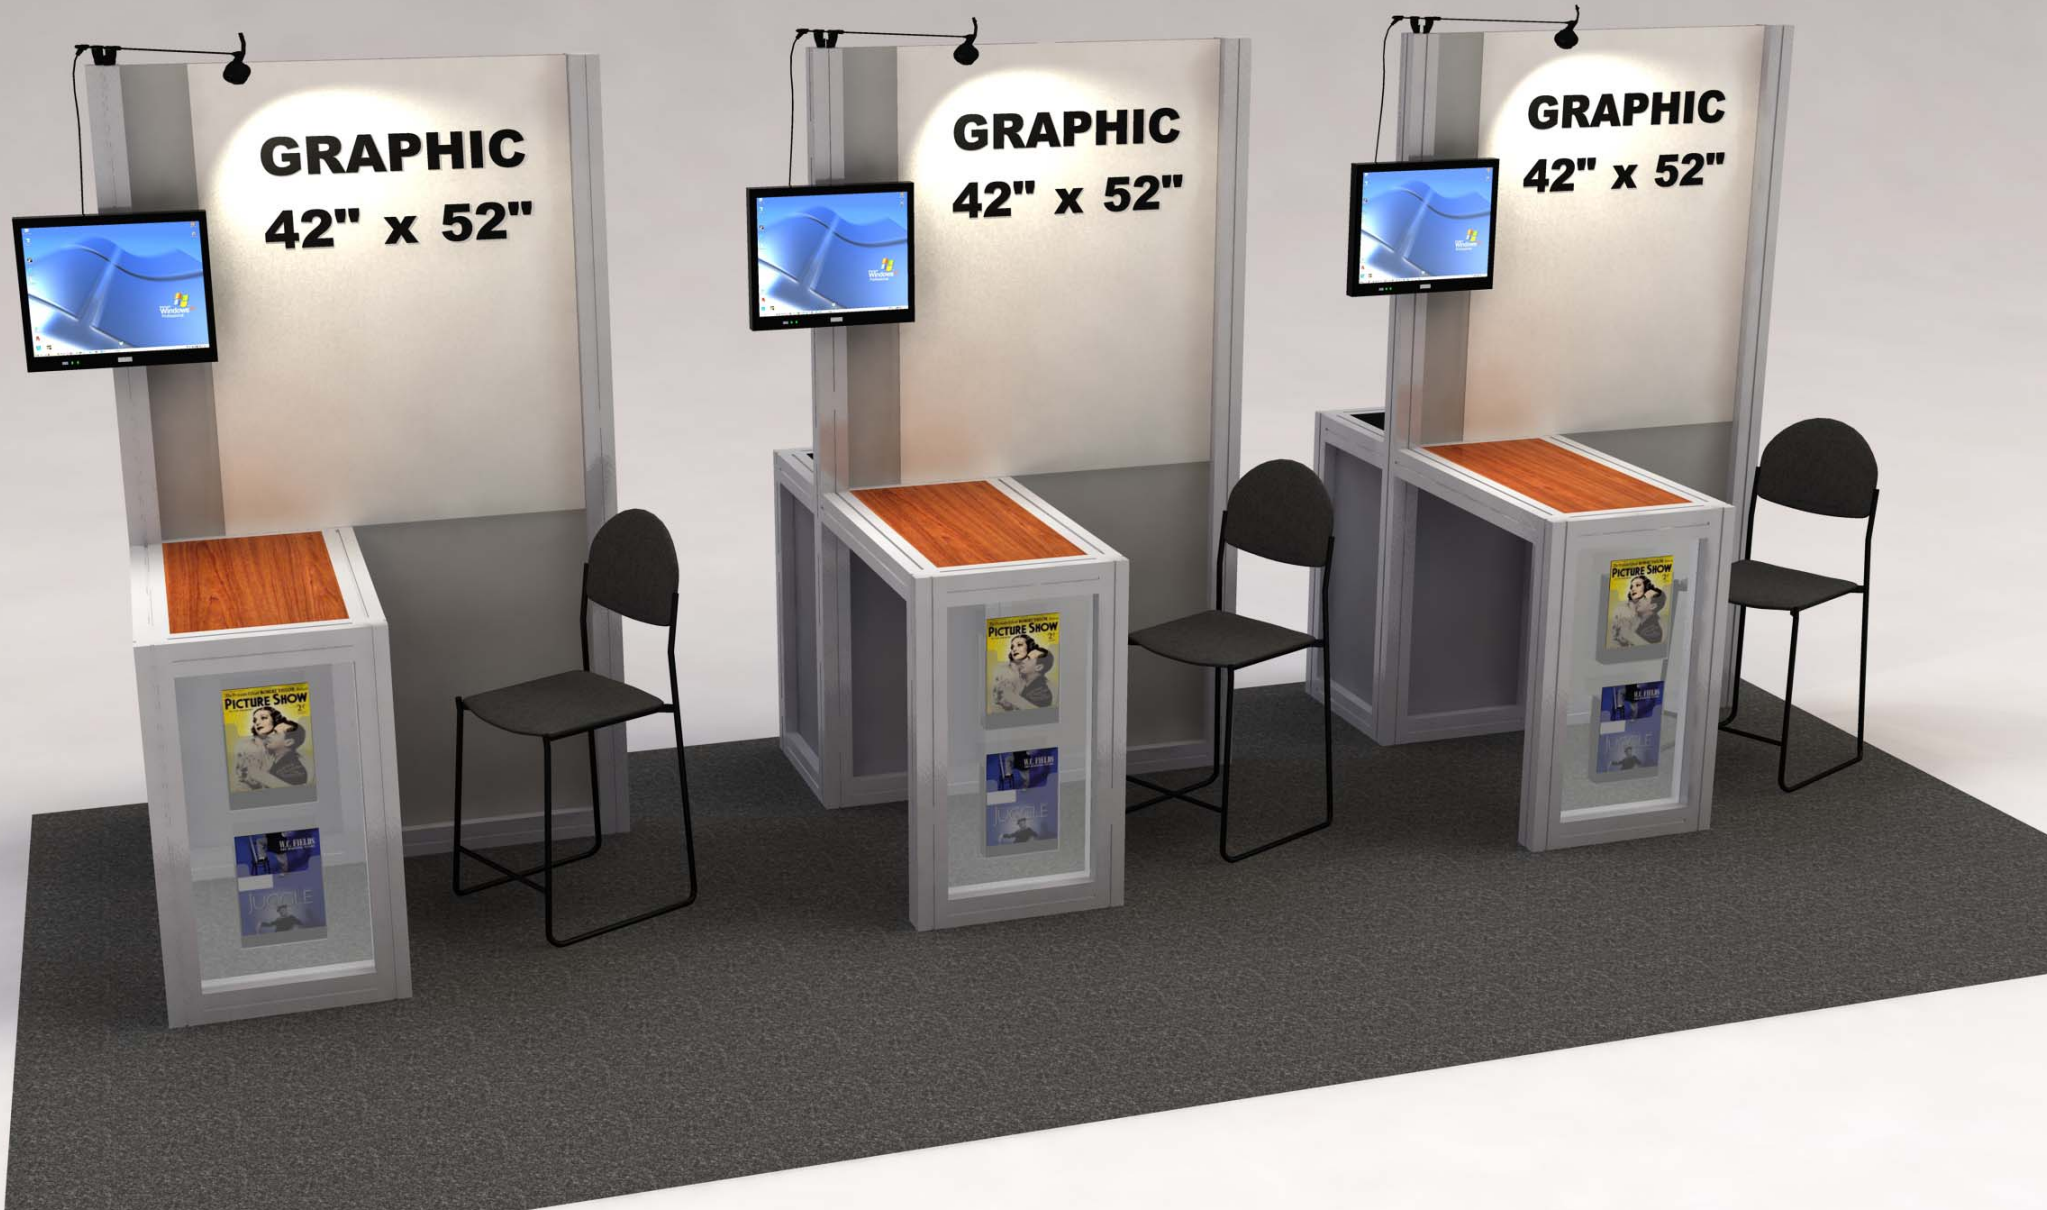

# SAPPHIRE NOW and ASUG Pod

**F R E E M A N**

All ideas, designs and arrangements represented by this drawing are considered works of authorship and are owned by Freeman, or one of its affiliates, and may not be copied, reproduced, transmitted, displayed, performed distributed, rented, sublicensed, altered or otherwise used in whole or in part in any manner without the prior written consent of Freeman.